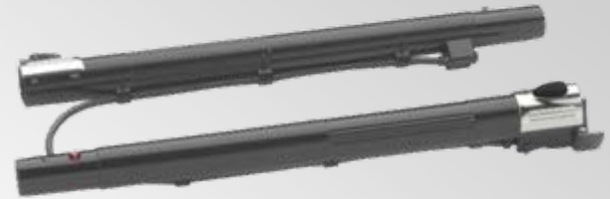

Chromed Series Chromed Series

Water filter - Air cleaning - UV Leds

Standard Accessories
Standard Accessories

Detachable Remote Control

Special accessories
Special accessories

Motorized
Carpet Turbobrush

Motorized
Sofa Turbobrush